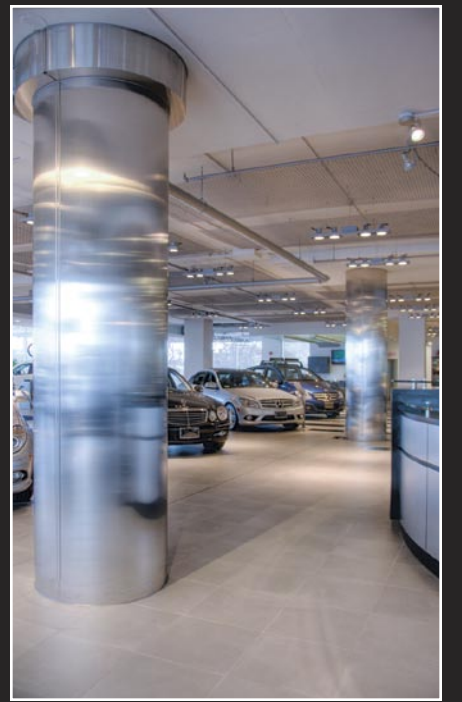

FEATURES – Curtain Wall | Aluminum Composite Panels | Interior Glazing  
LOCATION – Midtown Dealership | Toronto ON

FEATURES – Curtain Wall | Aluminum/Stainless Steel Column Covers | Aluminum Composite Panels | Interior Glazing  
LOCATION – Downtown Dealership | Toronto ON